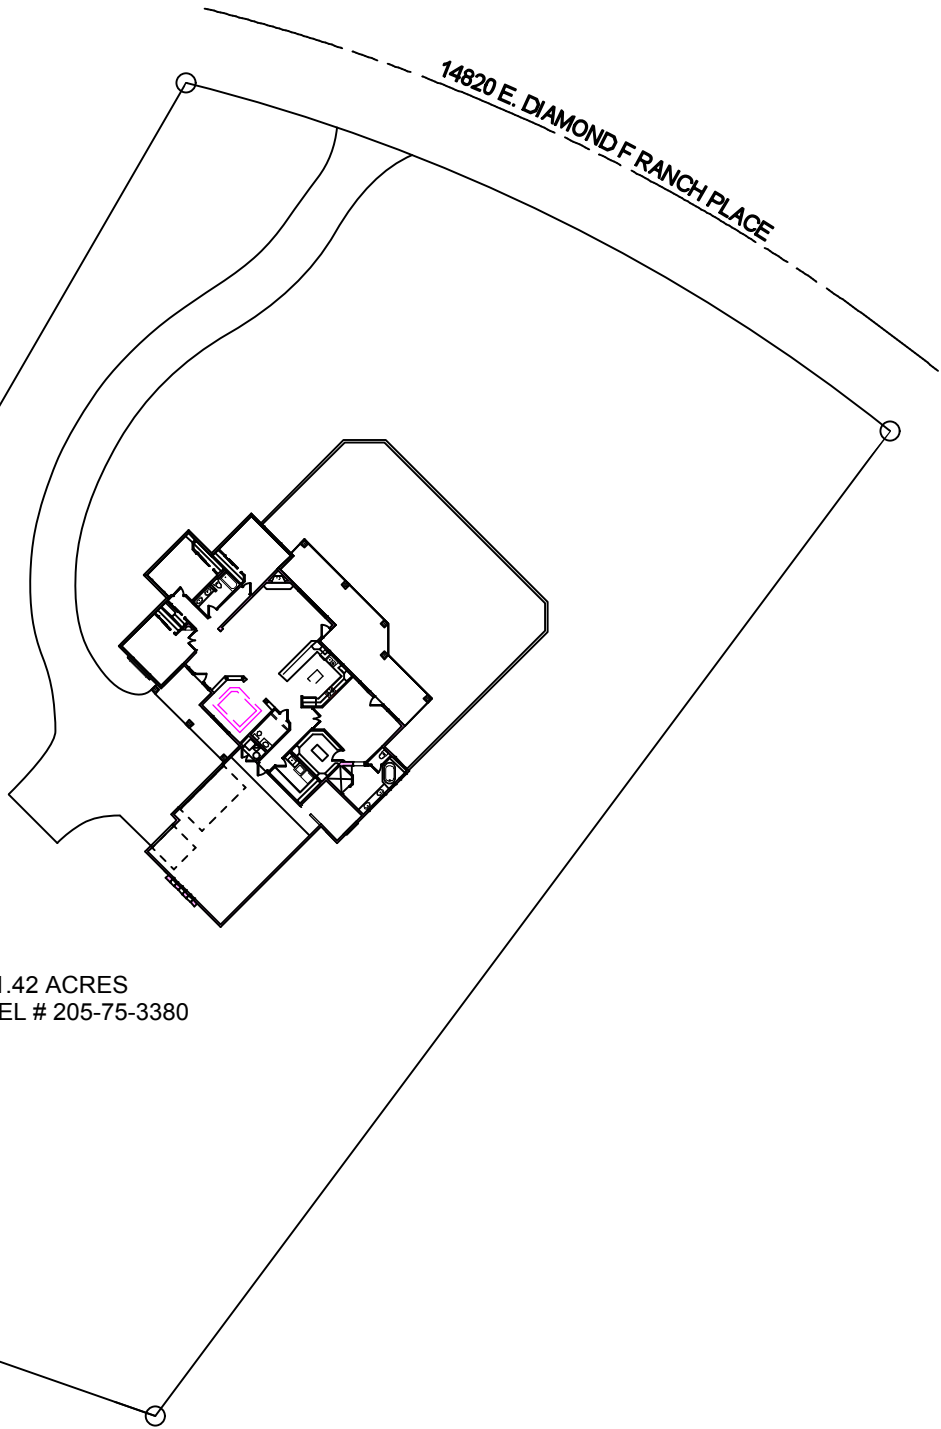

14820 E. DIAMOND F RANCH PLACE

1.42 ACRES
PARCEL # 205-75-3380

MORGAN BROS. BUILDING & DEVELOPMENT LLC
14820 E. DIAMOND F RANCH PLACE
VAIL, AZ. 85641
LOT 294 COYOTE CREEK